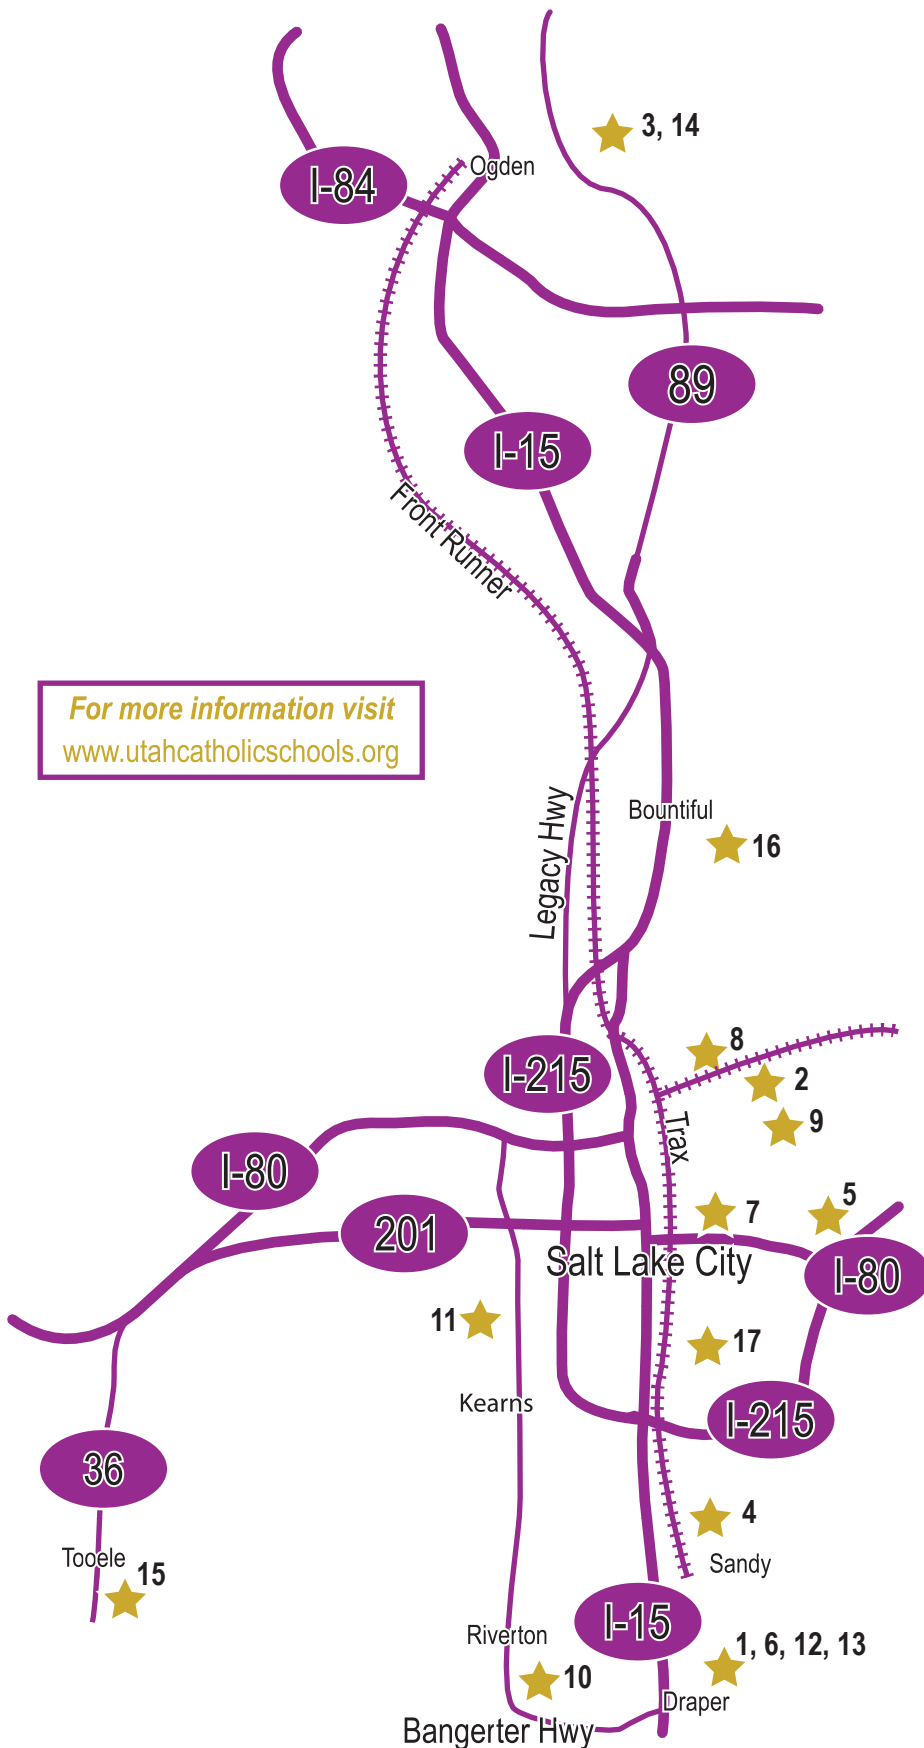

UTAH CATHOLIC SCHOOLS

PREPARING MIND BODY AND SPIRIT

HIGH SCHOOLS

1. **Juan Diego Catholic High School (9-12)**
  www.jdchs.org
  801.984.7650
2. **Judge Memorial Catholic High School (9-12)**
  www.judgememorial.com
  801.363.8895
3. **Saint Joseph Catholic High School (9-12)**
  www.stjosephutah.com
  801.394.1515

ELEMENTARY & MIDDLE SCHOOLS

4. **Blessed Sacrament (PreK-8)**
  www.blessedsacschool.org
  801.572.5311
5. **J.E. Cosgriff Memorial (PreK-8)**
  www.cosgriff.org
  801.486.3197
6. **Guardian Angel Daycare (Infant-3yrs)**
  www.guardianangeldaycare.org
  801.984.7135
7. **Kearns-Saint Ann (PreK-8)**
  www.ksaschool.org
  801.486.0741
8. **The Madeleine Choir School (PreK-8)**
  www.madeleinechoirschool.org
  801.323.9850
9. **Our Lady of Lourdes (PreK-8)**
  www.lourdesschool.org
  801.364.5624
10. **Saint Andrew (PreK-6)**
  www.standrewut.org
  801.984.7500
11. **Saint Francis Xavier (PreK-8)**
  www.stfrancisxaversschool.org
  801.966.1571
12. **Saint John the Baptist Elementary (PreK-5)**
  www.sjbelementary.org
  801.984.7108
13. **Saint John the Baptist Middle School (6-8)**
  www.sjb-middle.org
  801.984.7614
14. **Saint Joseph Elementary (PreK-8)**
  www.stjosephutah.com
  801.392.2530 (K-2), 801.393.6051 (Prek and 3-8)
15. **Saint Marguerite (PreK-6)**
  www.stmargschool.org
  435.882.0081
16. **Saint Olaf (PreK-8)**
  www.stolafs.org
  801.295.5341
17. **Saint Vincent de Paul (PreK-8)**
  Nano Nagle Children's Center (Infant-3yrs)
  www.stvincents-school.org
  801.277.6702 (PreK-8), 801.572.2080 (Infant-3yrs)